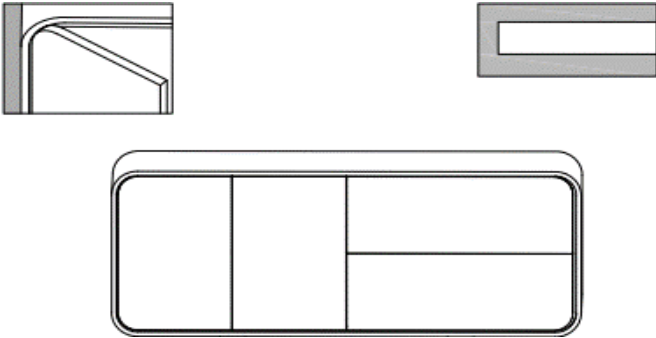

**COMPASS**

STANDARD VENEER

SCULPTED OPTIONS

FLUME

SIERRA

DESCRIPTION	MODEL	WIDTH	DEPTH	HEIGHT
<b>Console</b> with glass shelf	GL CL601530	60	15	30
	GL CL721530	72	15	30

<b>Credenza</b> closed storage center glass shelf	GL CCR9020BCSBC	90	20	30
	GL CCR10820BCSBC	108	20	30

	GL CCR12020BCSBC	120	20	30
	GL CCR14420BCSBC	144	20	30

\*\*\* No upcharge for wood shelf option. \*\*\*

### FINISHES

For a complete list of finishes  
please go to [www.deccacontract.com](http://www.deccacontract.com)

Dimensions are in inches and are approximate.  
Contact Customer Service if dimensions are critical.

\* Indicates model illustrated by line drawing.

DESCRIPTION	MODEL	WIDTH	DEPTH	HEIGHT
<b>Credenza</b> door cabinet lateral file 	GL CCR7220BCLT	72	20	30
	<hr/>			
<b>Credenza</b> closed storage center lateral file 	GL CCR9020BCLTBC	90	20	30
	GL CCR10820BCLTBC	108	20	30
	GL CCR12020BCLTBC	120	20	30
	GL CCR14420BCLTBC	144	20	30