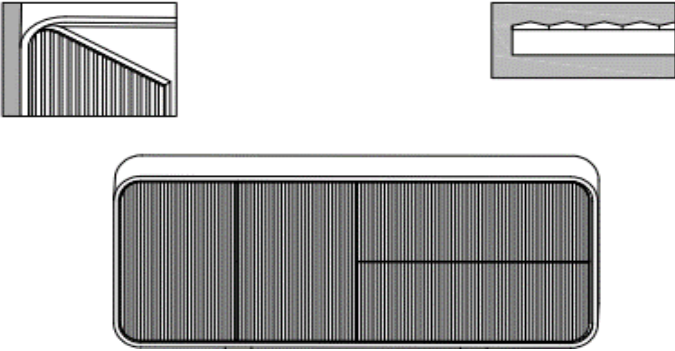

**COMPASS**

STANDARD VENEER

SCULPTED OPTIONS

FLUME

SIERRA

DESCRIPTION	MODEL	WIDTH	DEPTH	HEIGHT
<b>Console</b> with glass shelf	GL CL601530	60	15	30
	GL CL721530	72	15	30

<b>Credenza</b> closed storage center glass shelf	GL CCR9020BCSBC	90	20	30
	GL CCR10820BCSBC	108	20	30

	GL CCR12020BCSBC	120	20	30
	GL CCR14420BCSBC	144	20	30

\*\*\* No upcharge for wood shelf option. \*\*\*