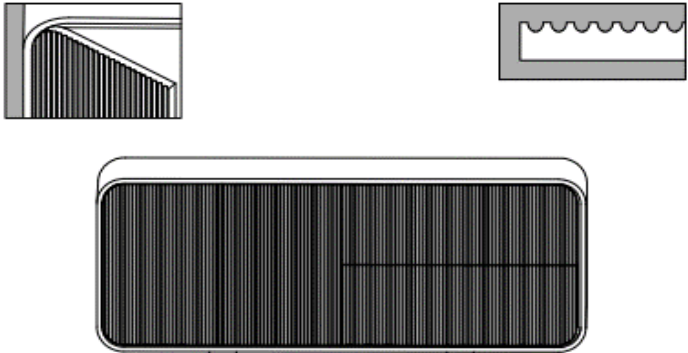

**COMPASS**

STANDARD VENEER

SCULPTED OPTIONS

FLUME

SIERRA

DESCRIPTION	MODEL	WIDTH	DEPTH	HEIGHT
<b>Console</b> with glass shelf	GL CL601530	60	15	30
	GL CL721530	72	15	30

<b>Credenza</b> closed storage center glass shelf	GL CCR9020BCSBC	90	20	30
	GL CCR10820BCSBC	108	20	30

	GL CCR12020BCSBC	120	20	30
	GL CCR14420BCSBC	144	20	30

\*\*\* No upcharge for wood shelf option. \*\*\*